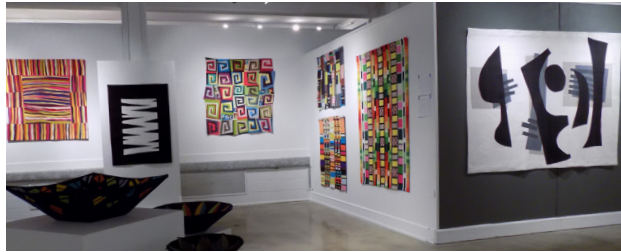

THE CHILDREN'S WINGS

provide creative and educational spaces.

THE WONDER WING is an ocean-themed area designed for children 6-years old and younger. It features a ship, lighthouse, whale slide, and other interactive displays where little ones can discover marine creatures, habitats, and ecosystems through engaging exhibits and hands-on activities.

THE BECKER STEAM WING fosters curiosity and sparks visitors' imaginations. From dinosaurs to astronauts, this space was designed to encourage children to explore careers in STEAM disciplines.

THE MONMOUTH MUSEUM

has two galleries with rotating exhibits.

THE MAIN GALLERY is a 2,500sf space that hosts multiple exhibitions each year and features an annual juried exhibit, now in its 44th year.

THE NILSON GALLERY is a 900sf space that features local artists and our NJ Emerging Artist Series, as well as an annual members show.